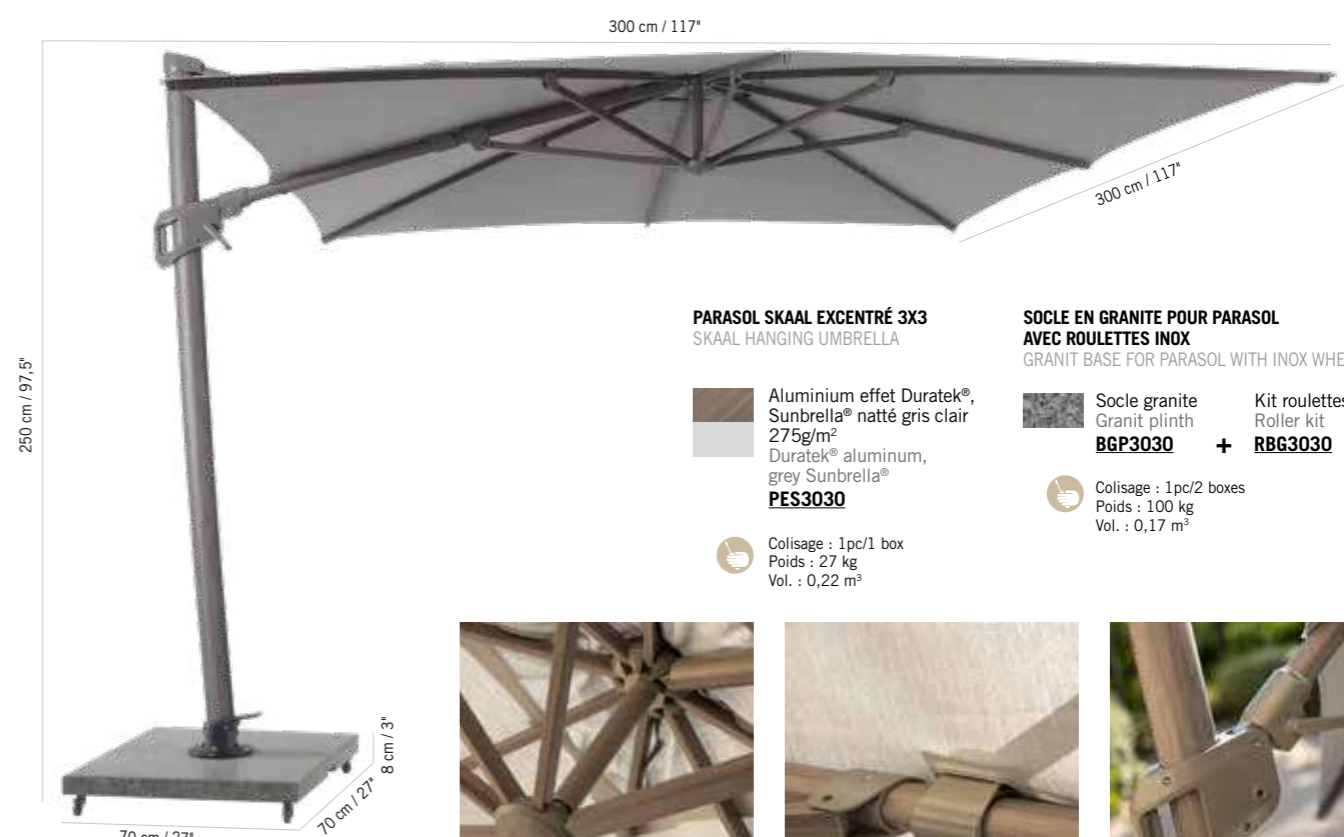

PARASOL SKAAL EXCENTRÉ 3X3
SKAAL HANGING UMBRELLA

Aluminium effet Duratek®, Sunbrella® natté gris clair 275g/m²
Duratek® aluminum, grey Sunbrella®
PES3030

Colisage : 1pc/1 box
Poids : 27 kg
Vol. : 0,22 m³

SOCLE EN GRANITE POUR PARASOL AVEC ROULETTES INOX
GRANIT BASE FOR PARASOL WITH INOX WHEELS

Socle granite
Granit plinth
BGP3030 + Kit roulettes
Roller kit
RBG3030

Colisage : 1pc/2 boxes
Poids : 100 kg
Vol. : 0,17 m³

PARASOL EXCENTRÉ 3X3 SOCLE EN GRANITE AVEC ROULETTES INOX + HOUSSE DE PROTECTION
HANGING UMBRELLA WITH GRANIT BASE, INOX WHEELS + PROTECTION COVER
Ref. **PES3031 + BGP3030 + RBG3030**