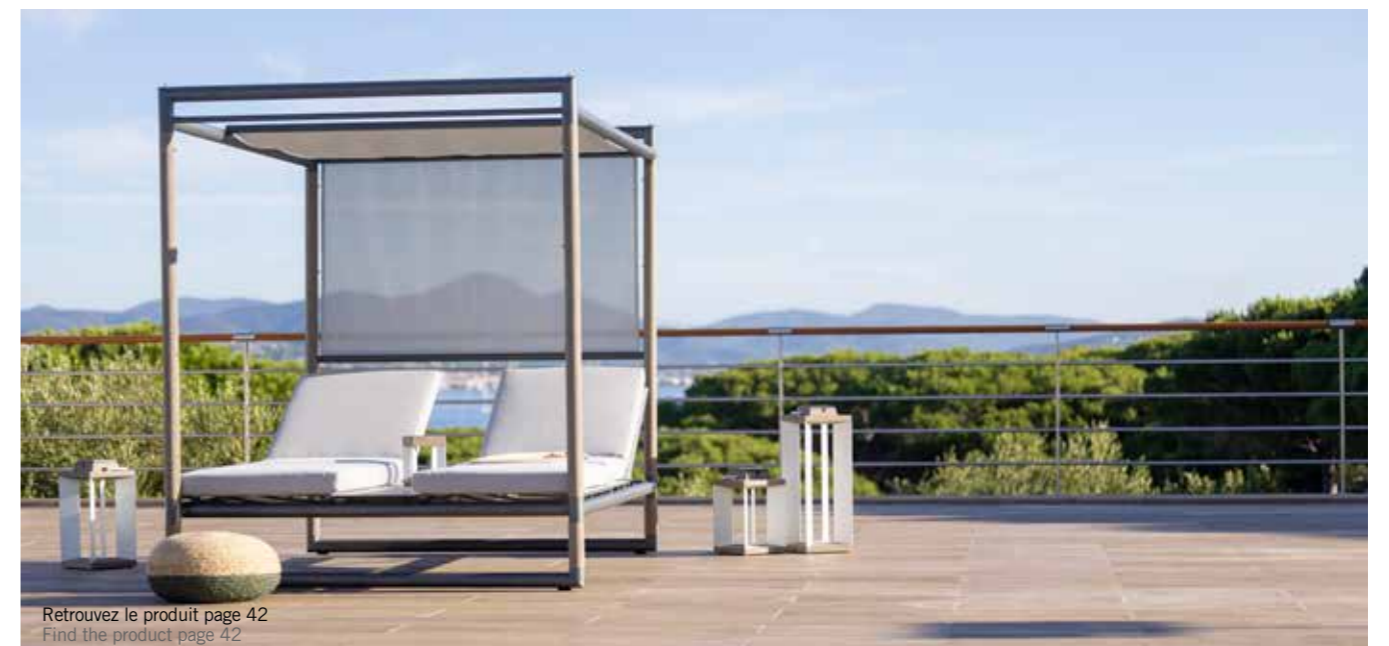

Retrouvez le produit page 42
Find the product page 42